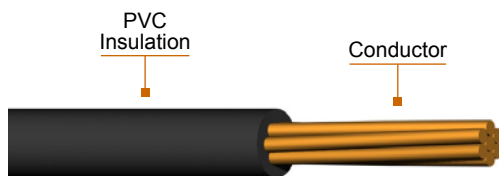

## PD-IV (Table 1 of TIS 11-2531 Standard)

300 V 70°C PVC Insulated, Single Core

### Detail Description or Construction